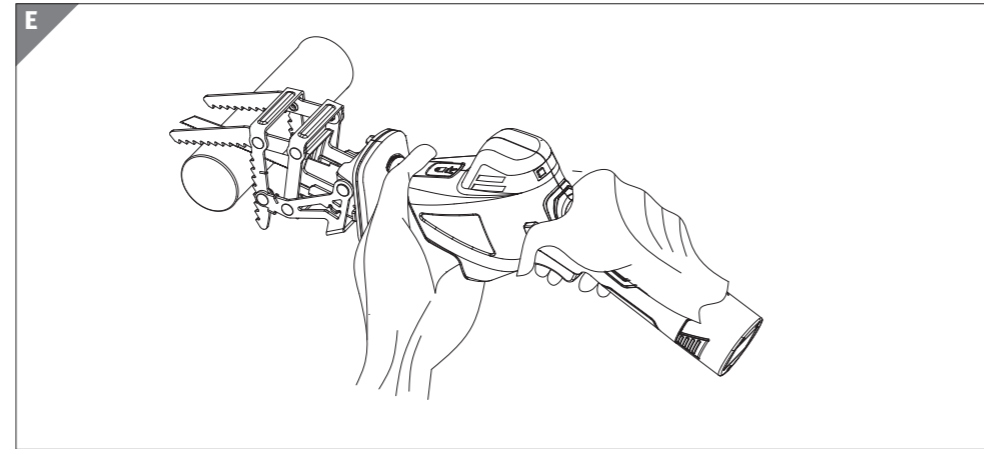

Dok./Rev.-Nr. 196740_20190104

4

5

6

Package contents/device parts

- 1 Saw blade
- 2 Retaining claw
- 3 Saw shoe
- 4 Saw blade holder
- 5 Locking mechanism for the saw blade holder
- 6 Lock button for retaining claw
- 7 Battery status button (with LED indicator)
- 8 Handle
- 9 Rechargeable battery
- 10 Rechargeable battery unlocking button
- 11 Charger
- 12 Power switch
- 13 Unlocking button
- 14 Handle surface
- 15 Transportation case (not shown)