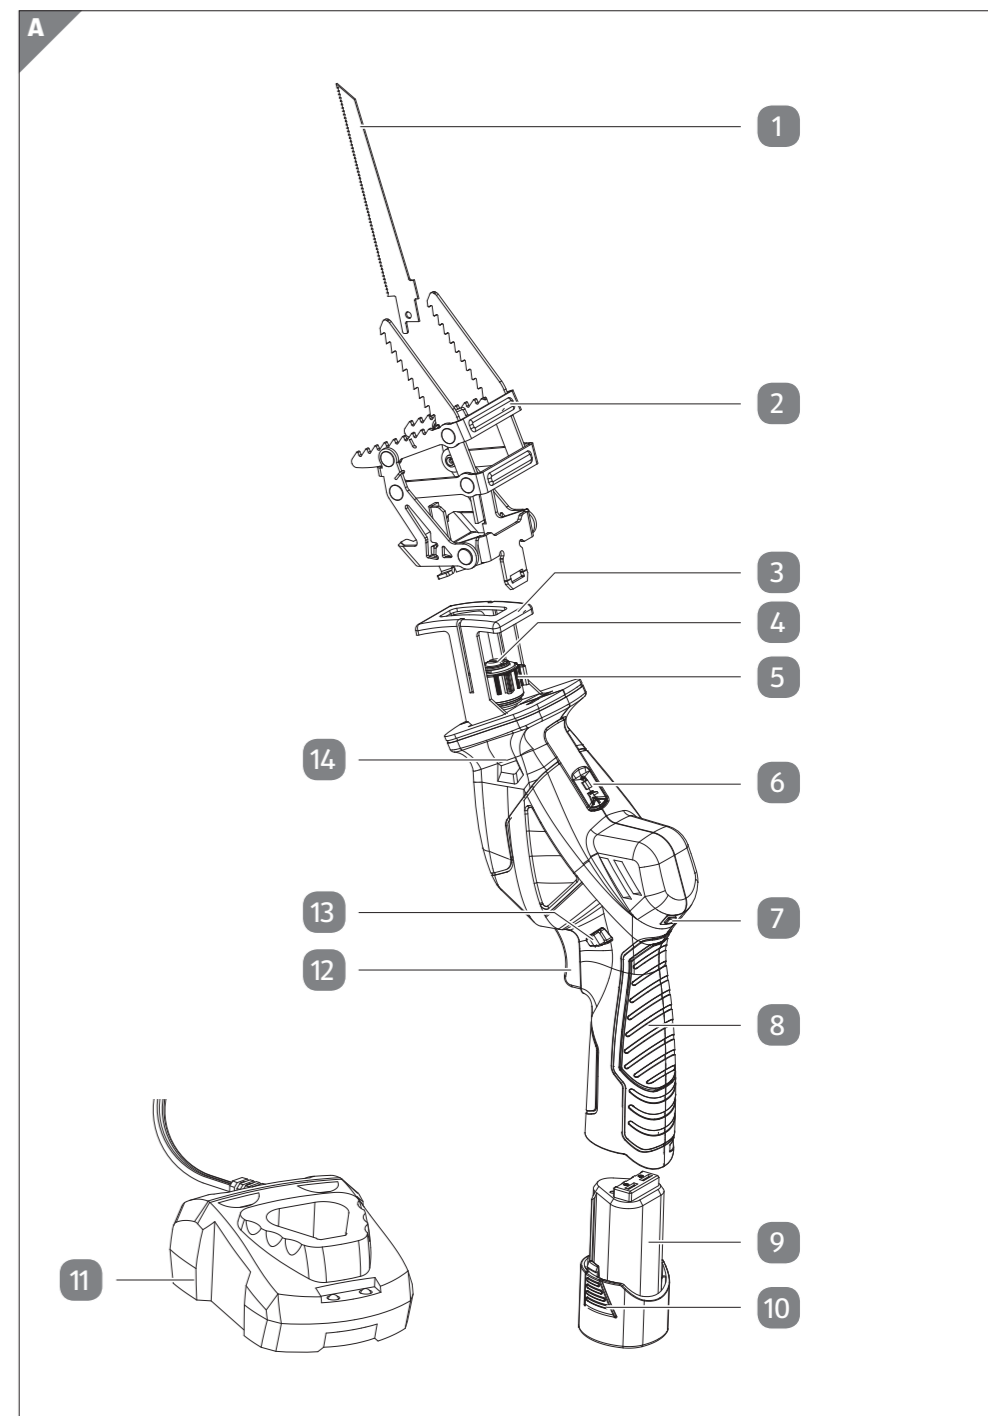

support@coreservice.co.uk

MODEL: GDGS12G 04/2019

3
YEAR
WARRANTY

Contents

- Overview3
- Use.....4
- Package contents/device parts.....6
- General information.....7
 - Reading and storing the user manual7
 - Explanation of symbols7
- Safety9
 - Proper use.....9
 - Residual risks.....9
 - General safety notes for power tools.....10
 - Safety instructions for the saw14
 - Safety notes for rechargeable batteries and chargers15
- First use.....17
 - Checking the saw and package contents.....17
 - Charging the battery.....17
 - Checking the battery charge level.....18
- Operation.....18
 - Inserting and removing the retaining claw19
 - Inserting the saw blade.....19
- Operation.....19
 - Switching the saw on20
 - Working with the saw20
 - Switching the saw off21
- Cleaning and maintenance.....21
 - Cleaning the saw22
 - Maintaining the saw22
- Repairs22
- Storage23
- Transport23
- Troubleshooting.....24
- Technical data25
- Noise/vibration information26
- Disposal.....28
 - Disposing of the packaging28
 - Disposing of the saw28
- Declaration of conformity.....29

Dok./Rev.-Nr. 196740_20190104

4

5

6

Package contents/device parts

- 1 Saw blade
- 2 Retaining claw
- 3 Saw shoe
- 4 Saw blade holder
- 5 Locking mechanism for the saw blade holder
- 6 Lock button for retaining claw
- 7 Battery status button (with LED indicator)
- 8 Handle
- 9 Rechargeable battery
- 10 Rechargeable battery unlocking button
- 11 Charger
- 12 Power switch
- 13 Unlocking button
- 14 Handle surface
- 15 Transportation case (not shown)