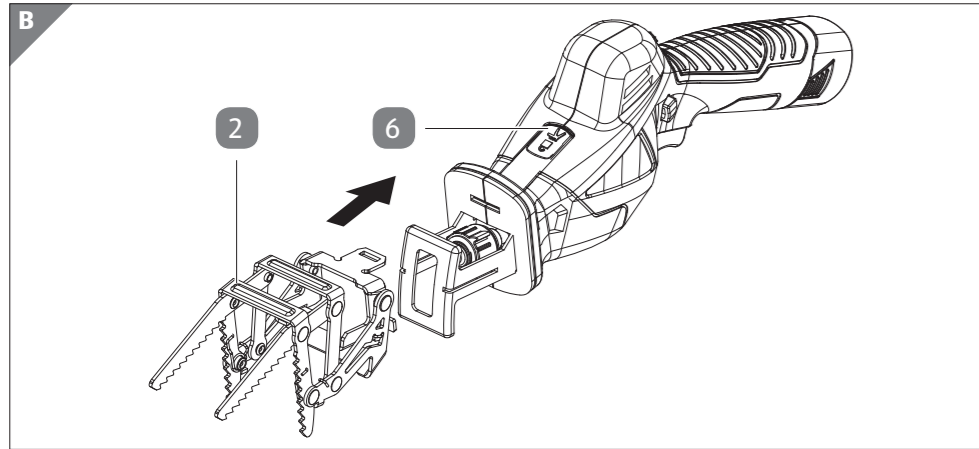

Dok./Rev.-Nr. 196740_20190104

4

5

6

Package contents/device parts

- 1 Saw blade
- 2 Retaining claw
- 3 Saw shoe
- 4 Saw blade holder
- 5 Locking mechanism for the saw blade holder
- 6 Lock button for retaining claw
- 7 Battery status button (with LED indicator)
- 8 Handle
- 9 Rechargeable battery
- 10 Rechargeable battery unlocking button
- 11 Charger
- 12 Power switch
- 13 Unlocking button
- 14 Handle surface
- 15 Transportation case (not shown)